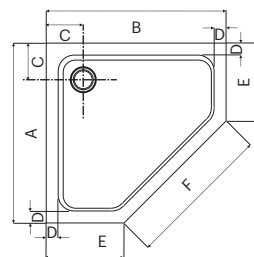

All Majestic shower trays have a lifetime guarantee – visit our website for terms and conditions.

Shower trays

Square

Size (mm)	Dimensions (mm)				Price (incl VAT)
	A	B	C	D	
700x700	700	700	185x185	60	£245
760x760	760	760	185x185	60	£255
800x800	800	800	185x185	60	£270
900x900	900	900	185x185	60	£325
1000x1000	1000	1000	185x185	60	£395

Square technical drawing

Rectangle

Size (mm)	Dimensions (mm)				Price (incl VAT)
	A	B	C	D	
900x760	760	900	185x185*	60	£315
900x800	800	900	185x185*	60	£315
1000x760	760	1000	185x500	60	£360
1000x800	800	1000	185x185*	60	£360
1000x900	900	1000	185x185*	60	£395
1100x800	800	1100	185x550	60	£395
1100x900	900	1100	185x550	60	£425
1200x760	760	1200	185x600	60	£425
1200x800	800	1200	185x600	60	£425
1200x900	900	1200	185x600	60	£450
1400x800	800	1400	185x700	60	£545
1400x900	900	1400	185x700	60	£580
1600x800	800	1600	185x800	60	£720
1600x900	900	1600	185x800	60	£745
1700x800	800	1700	185x850	60	£790
1700x900	900	1700	185x850	60	£815

Rectangle technical drawing

*Corner waste as shown above

Pentagon

Size (mm)	Dimensions (mm)						Price (incl VAT)
	A	B	C	D	E	F	
900x900 NEO	892	892	185x185	60	392	704	£370
1000x1000 NEO	992	892	185x185	60	392	704	£555

Pentagon technical drawing

Extended Pentagon

Left handed

Size (mm)	Dimensions (mm)							Price (incl VAT)
	A	B	C	D	E	F	G	
1200x900 L/H	892	1192	185x600	60	392	692	704	£460

Right handed

Size (mm)	Dimensions (mm)							Price (incl VAT)
	A	B	C	D	E	F	G	
1200x900 R/H	892	1192	185x600	60	392	692	704	£460