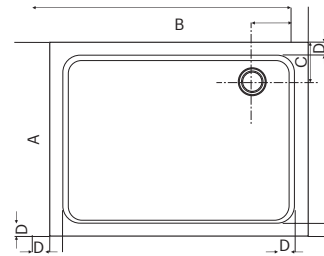

All Majestic shower trays have a lifetime guarantee – visit our website for terms and conditions.

Shower trays

Square

Size (mm)	Dimensions (mm)				Price (incl VAT)
	A	B	C	D	
700x700	700	700	185x185	60	£245
760x760	760	760	185x185	60	£255
800x800	800	800	185x185	60	£270
900x900	900	900	185x185	60	£325
1000x1000	1000	1000	185x185	60	£395

Square technical drawing

Rectangle

Size (mm)	Dimensions (mm)				Price (incl VAT)
	A	B	C	D	
900x760	760	900	185x185*	60	£315
900x800	800	900	185x185*	60	£315
1000x760	760	1000	185x500	60	£360
1000x800	800	1000	185x185*	60	£360
1000x900	900	1000	185x185*	60	£395
1100x800	800	1100	185x550	60	£395
1100x900	900	1100	185x550	60	£425
1200x760	760	1200	185x600	60	£425
1200x800	800	1200	185x600	60	£425
1200x900	900	1200	185x600	60	£450
1400x800	800	1400	185x700	60	£545
1400x900	900	1400	185x700	60	£580
1600x800	800	1600	185x800	60	£720
1600x900	900	1600	185x800	60	£745
1700x800	800	1700	185x850	60	£790
1700x900	900	1700	185x850	60	£815

Rectangle technical drawing

*Corner waste as shown above

Pentagon

Size (mm)	Dimensions (mm)						Price (incl VAT)
	A	B	C	D	E	F	
900x900 NEO	892	892	185x185	60	392	704	£370
1000x1000 NEO	992	892	185x185	60	392	704	£555

Pentagon technical drawing

Extended Pentagon

Left handed

Size (mm)	Dimensions (mm)							Price (incl VAT)
	A	B	C	D	E	F	G	
1200x900 L/H	892	1192	185x600	60	392	692	704	£460

Right handed

Size (mm)	Dimensions (mm)							Price (incl VAT)
	A	B	C	D	E	F	G	
1200x900 R/H	892	1192	185x600	60	392	692	704	£460