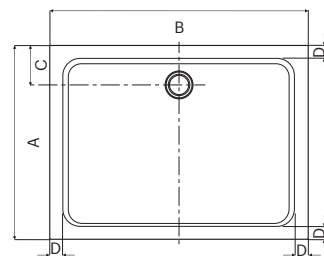

All Majestic shower trays have a lifetime guarantee – visit our website for terms and conditions.

Shower trays

Square

Size (mm)	Dimensions (mm)				Price (incl VAT)
	A	B	C	D	
700x700	700	700	185x185	60	£245
760x760	760	760	185x185	60	£255
800x800	800	800	185x185	60	£270
900x900	900	900	185x185	60	£325
1000x1000	1000	1000	185x185	60	£395

Square technical drawing

Rectangle

Size (mm)	Dimensions (mm)				Price (incl VAT)
	A	B	C	D	
900x760	760	900	185x185*	60	£315
900x800	800	900	185x185*	60	£315
1000x760	760	1000	185x500	60	£360
1000x800	800	1000	185x185*	60	£360
1000x900	900	1000	185x185*	60	£395
1100x800	800	1100	185x550	60	£395
1100x900	900	1100	185x550	60	£425
1200x760	760	1200	185x600	60	£425
1200x800	800	1200	185x600	60	£425
1200x900	900	1200	185x600	60	£450
1400x800	800	1400	185x700	60	£545
1400x900	900	1400	185x700	60	£580
1600x800	800	1600	185x800	60	£720
1600x900	900	1600	185x800	60	£745
1700x800	800	1700	185x850	60	£790
1700x900	900	1700	185x850	60	£815

Rectangle technical drawing

*Corner waste as shown above

Pentagon

Size (mm)	Dimensions (mm)						Price (incl VAT)
	A	B	C	D	E	F	
900x900 NEO	892	892	185x185	60	392	704	£370
1000x1000 NEO	992	892	185x185	60	392	704	£555

Pentagon technical drawing

Extended Pentagon

Left handed

Size (mm)	Dimensions (mm)							Price (incl VAT)
	A	B	C	D	E	F	G	
1200x900 L/H	892	1192	185x600	60	392	692	704	£460

Right handed

Size (mm)	Dimensions (mm)							Price (incl VAT)
	A	B	C	D	E	F	G	
1200x900 R/H	892	1192	185x600	60	392	692	704	£460