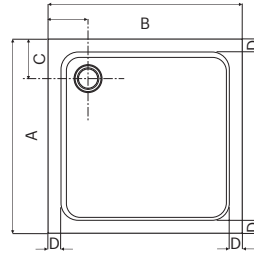

All Majestic shower trays have a lifetime guarantee – visit our website for terms and conditions.

Shower trays

Square

Size (mm)	Dimensions (mm)				Price (incl VAT)
	A	B	C	D	
700x700	700	700	185x185	60	£245
760x760	760	760	185x185	60	£255
800x800	800	800	185x185	60	£270
900x900	900	900	185x185	60	£325
1000x1000	1000	1000	185x185	60	£395

Square technical drawing

Rectangle

Size (mm)	Dimensions (mm)				Price (incl VAT)
	A	B	C	D	
900x760	760	900	185x185*	60	£315
900x800	800	900	185x185*	60	£315
1000x760	760	1000	185x500	60	£360
1000x800	800	1000	185x185*	60	£360
1000x900	900	1000	185x185*	60	£395
1100x800	800	1100	185x550	60	£395
1100x900	900	1100	185x550	60	£425
1200x760	760	1200	185x600	60	£425
1200x800	800	1200	185x600	60	£425
1200x900	900	1200	185x600	60	£450
1400x800	800	1400	185x700	60	£545
1400x900	900	1400	185x700	60	£580
1600x800	800	1600	185x800	60	£720
1600x900	900	1600	185x800	60	£745
1700x800	800	1700	185x850	60	£790
1700x900	900	1700	185x850	60	£815

Rectangle technical drawing

*Corner waste as shown above

Pentagon

Size (mm)	Dimensions (mm)						Price (incl VAT)
	A	B	C	D	E	F	
900x900 NEO	892	892	185x185	60	392	704	£370
1000x1000 NEO	992	892	185x185	60	392	704	£555

Pentagon technical drawing

Extended Pentagon

Left handed

Size (mm)	Dimensions (mm)							Price (incl VAT)
	A	B	C	D	E	F	G	
1200x900 L/H	892	1192	185x600	60	392	692	704	£460

Right handed

Size (mm)	Dimensions (mm)							Price (incl VAT)
	A	B	C	D	E	F	G	
1200x900 R/H	892	1192	185x600	60	392	692	704	£460