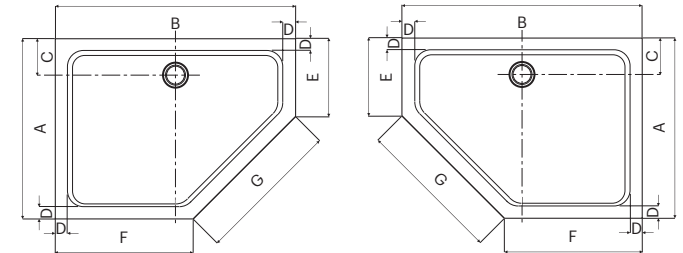

All Majestic shower trays have a lifetime guarantee – visit our website for terms and conditions.

Shower trays

Square

Size (mm)	Dimensions (mm)				Price (incl VAT)
	A	B	C	D	
700x700	700	700	185x185	60	£245
760x760	760	760	185x185	60	£255
800x800	800	800	185x185	60	£270
900x900	900	900	185x185	60	£325
1000x1000	1000	1000	185x185	60	£395

Rectangle technical drawing

*Corner waste as shown above

Pentagon

Size (mm)	Dimensions (mm)						Price (incl VAT)
	A	B	C	D	E	F	
900x900 NEO	892	892	185x185	60	392	704	£370
1000x1000 NEO	992	892	185x185	60	392	704	£555

Pentagon technical drawing

Extended Pentagon

Left handed

Size (mm)	Dimensions (mm)							Price (incl VAT)
	A	B	C	D	E	F	G	
1200x900 L/H	892	1192	185x600	60	392	692	704	£460

Right handed

Size (mm)	Dimensions (mm)							Price (incl VAT)
	A	B	C	D	E	F	G	
1200x900 R/H	892	1192	185x600	60	392	692	704	£460

Left / right hand extended pentagon technical drawing

Optional shower waste

Majestic shower trays are compatible with any standard 90mm shower waste. We offer two high flow rate waste options, both made by British manufacturer McAlpine.