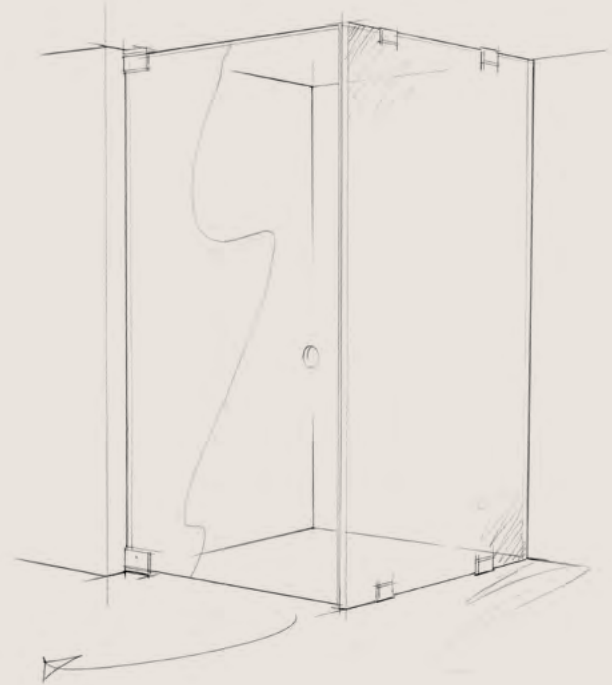

BEYOND BESPOKE DR

ONE

Select Size	Price inc. VAT	Price exc. VAT
Up to 785x1000mm	£7,789	£6,491.10
Up to 785x1400mm	£8,017	£6,680.45

TWO

Select Handing

THREE

Select Handle	Price inc. VAT	Price exc. VAT
Short / Long Round D	—	—
Short / Long Square D	—	—
Short / Long Contour	—	—
Short / Long Chamfer	—	—
Towel Rail	—	—
Round / Square Finger Pull	—	—

Specification

- Inward or outward opening
- Anti-calcium coating
- Floor and ceiling mounted hinges
- Opti Clear 10mm glass
- Profiles or brackets, never both

Design Parameters

- Maximum - panel size of up to 4m²
  - door width 785mm
  - door size 1.8m²
- Hinges are mechanically fixed using screws. Suitable noggings are required in the floor and ceiling for fixing
- Not guaranteed watertight as there is no underframe, please design your space accordingly

Survey & Installation Service

- Survey & Installation price included for Area 1 only (see page 192)

FOUR

Select Glass	Price inc. VAT	Price exc. VAT
Opti Clear	—	—
Grey / Bronze	+£360	+£300.00
Satin Etched	+£415	+£345.83
Opti Clear & Satin Etched	+£985	+£820.83
Mirrored	+£985	+£820.83
Digital Print (<i>create your own</i>)	+£985	+£820.83

FIVE

Select Finish	Price inc. VAT	Price exc. VAT
Polished Chrome	—	—
Matte Black	+£425	+£354.17
Polished / Brushed Nickel	+£425	+£354.17
Crafted to order		
See page 34	+£1,040	+£866.67

Panels / Enclosures over 2.4m in height are considered oversized and therefore will be subject to a surcharge – £POA.