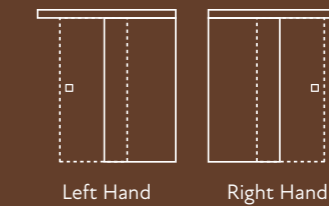

Express Handle Options

- Square Fingerpull (see pages 33)

Installation Notes

- 50mm deep shelf on tray required for installation

BESPOKE

ONE

Select Size	Price inc. VAT	Price exc. VAT
up to 1200mm	£3,033	£2,527.37
up to 1400mm	£3,446	£2,871.81
up to 1900mm	£3,924	£3,270.35

TWO

Select Handing

THREE

Select Handle	Price inc. VAT	Price exc. VAT
Short / Long Round D	—	—
Short / Long Square D	—	—
Short / Long Contour	—	—
Short / Long Chamfer	—	—
Round / Square Finger Pull	—	—

FOUR