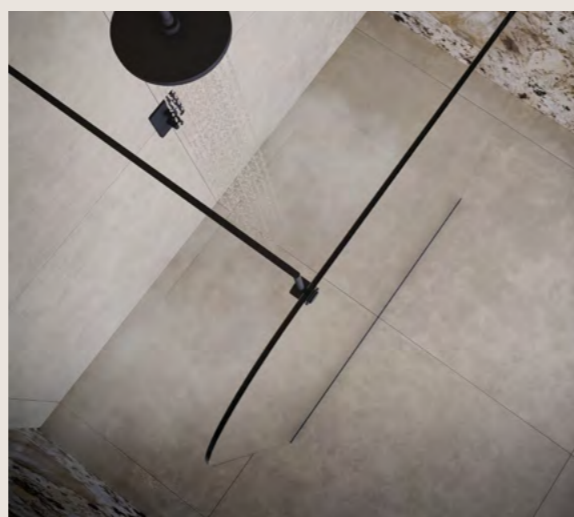

Oslo makes a bold statement. With its clean lines and design, this freestanding panel elevates your experience.

Shown Bespoke with curved radius corners and black metal fittings at 2.4m high.

F = Frameless
FP = Frameless Panel