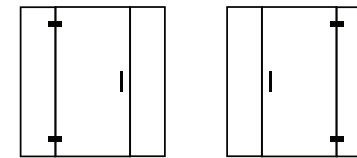

Second Configure Model

Handing

Left Hand

Right Hand

Handle

Availability by Portfolio		Essential	Frameless
Short	Round D	✓	✓
	Contour	✗	✓
Long	Round D	✗	✓
	Contour	✗	✓
	Towel Rail	✗	✓
Fingerpull	Round	✓	✓
	Square	✗	✓

Third Select Options *Frameless Portfolio Only*

Glass Type	Price Inc. VAT
Opti Clear	£420
Grey, Bronze	£525
Acid Etch	£640
Fluted*, Mirror	£1,275

*Please see page 85 for further details on Fluted glass

Component Finish	Price Inc. VAT
Matte Black	£350