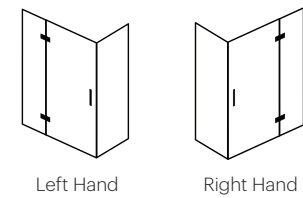

Frameless

Shown Left Handed

Essential

Shown Right Handed

Portofino PDR

Standard Details

- Panel-door-return
 - 2000mm high
 - Clear glass
 - Chrome components
 - Anti-Calcium coating as standard
 - Underframe to base
 - 24mm channel to return wall
 - Can be made steam proof
 - 18mm adjustment to front and return
 - Minimum inline panel 200mm
 - Maximum panel size 4m2
 - Maximum door width 900mm
 - Maximum Height 2300mm
- Frameless only:*
- Can be specified to open inward or outward
- Essential only:*
- Outward opening
 - Continuous seal

Second Configure Model

Handing

Left Hand

Right Hand

Handle

Availability by Portfolio		Essential	Frameless
Short	Round D	✓	✓
	Contour	✗	✓
Long	Round D	✗	✓
	Contour	✗	✓
	Towel Rail	✗	✓
Fingerpull	Round	✓	✓
	Square	✗	✓