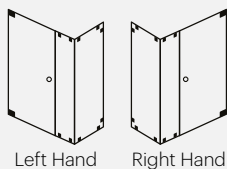

Beyond Bespoke DPR

Hinged door with inline and return panel

Specification

- Lifetime guarantee
- Inward or outward opening
- Anti-calcium coating
- Floor and ceiling mounted hinges
- Opti-clear 10mm glass
- Profiles or brackets, never both
- Brackets only

Design parameters

- Maximum panel size of up to 4m²
- Maximum door width 785mm
- Maximum door size 1.8m²
- Hinges are mechanically fixed using screws. Suitable noggings are required in the floor and ceiling for fixing
- Not guaranteed watertight as there is no underframe
  Please design your space accordingly

Features

- ⌘ Survey and installation included in price in Area 1
  See page 81 for more details

1. Select unit size	Price (incl VAT)
Up to 800x1000mm	£4,840
Up to 1100x1000mm	£5,245
Up to 1400x1000mm	£5,465
Up to 800x1400mm	£5,270
Up to 1100x1400mm	£5,560
Up to 1400x1400mm	£5,845

2. Select configuration

Left Hand Right Hand

4. Select glass	Price (incl VAT)
Opti Clear	—
Bronze	£525
Grey	£525
Satin Etched	£575
<i>Crafted to order</i>	
Mirror	£1,275
Fluted	£1,275