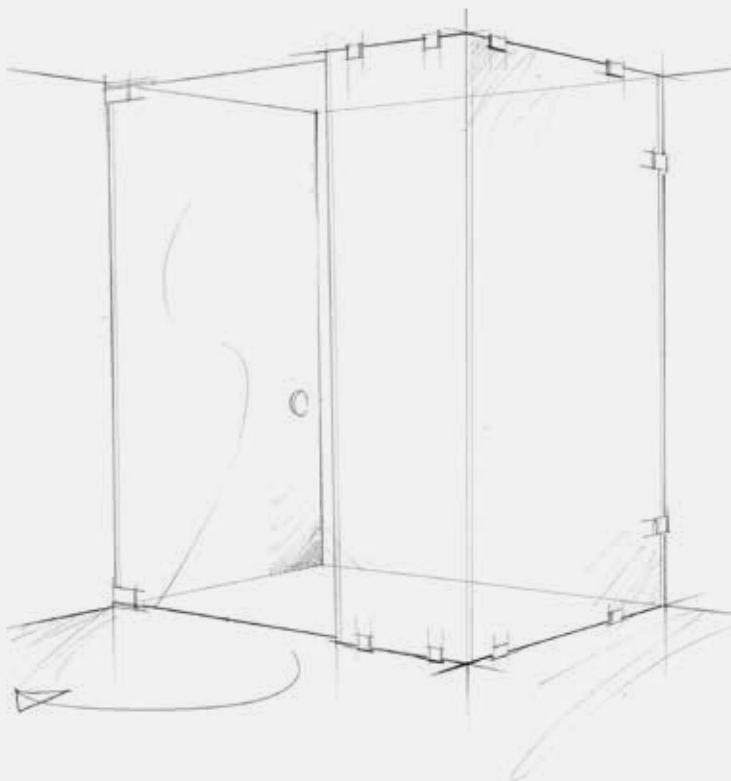

Beyond Bespoke DPR

Hinged door with inline and return panel

Specification

- Lifetime guarantee
- Inward or outward opening
- Anti-calcium coating
- Floor and ceiling mounted hinges
- Opti-clear 10mm glass
- Profiles or brackets, never both
- Brackets only

Design parameters

- Maximum panel size of up to 4m²
- Maximum door width 785mm
- Maximum door size 1.8m²
- Hinges are mechanically fixed using screws. Suitable noggings are required in the floor and ceiling for fixing
- Not guaranteed watertight as there is no underframe
  Please design your space accordingly

Features

- ⌘ Survey and installation included in price in Area 1
  See page 81 for more details

1. Select unit size	Price (incl VAT)
Up to 800x1000mm	£4,840
Up to 1100x1000mm	£5,245
Up to 1400x1000mm	£5,465
Up to 800x1400mm	£5,270
Up to 1100x1400mm	£5,560
Up to 1400x1400mm	£5,845

2. Select configuration

4. Select glass	Price (incl VAT)
Opti Clear	—
Bronze	£525
Grey	£525
Satin Etched	£575
<i>Crafted to order</i>	
Mirror	£1,275
Fluted	£1,275

3. Select handle	Price (incl VAT)
Round Fingerpull	—
Square Fingerpull	—

5. Select finish	Price (incl VAT)
Polished Chrome	—
Brushed Chrome	£985
Polished, Brushed and Aged Antique Nickel	£985
Polished Brass, Brushed Brass, Bright Brass, Aged Brass	£985
Polished Gold	£985
Polished Copper, Brushed Copper, Aged Copper	£985
Brushed Bronze, Aged Bronze, Oil Rubbed Bronze	£985
Polished Black Chrome	£985
Matte Black	£985

Lead times can be reduced by ordering your components at the start of the project

Build your own Bespoke

To tailor your personal Beyond Bespoke hinged door with inline and return panel, please scan the QR code.